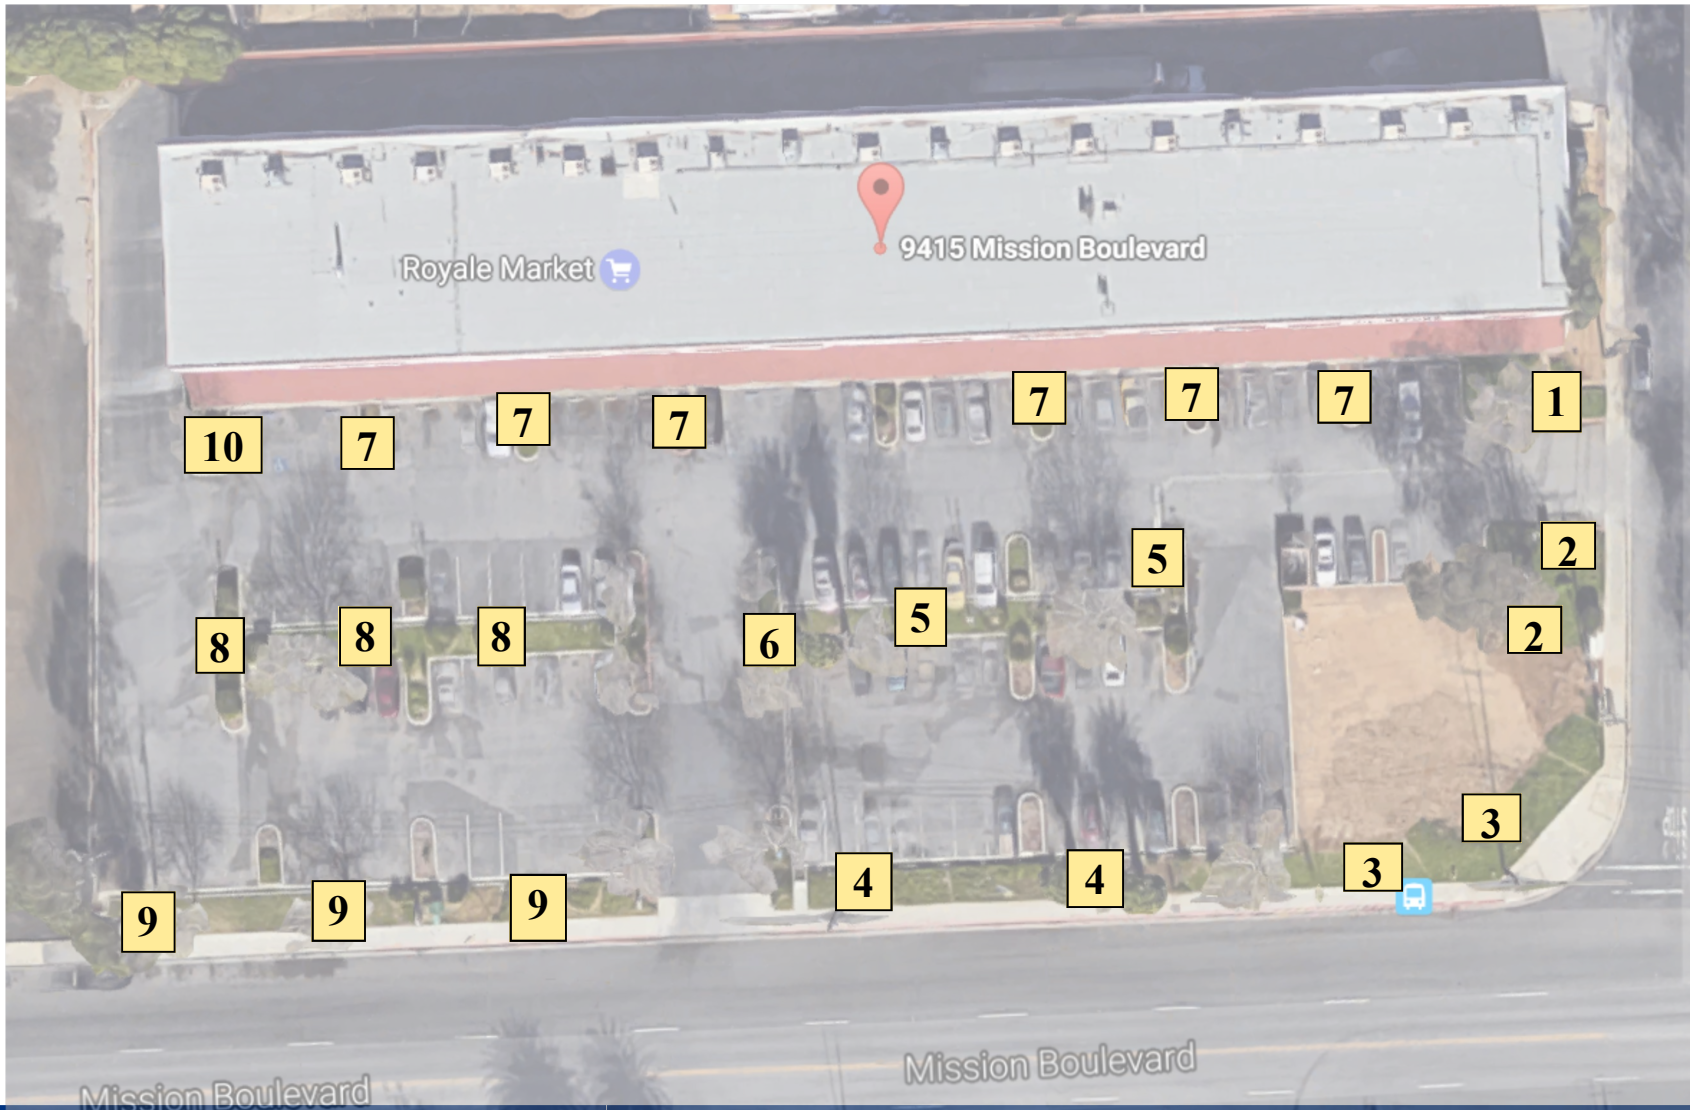

LEGEND			 Domestic	 Fire
		Water Meter	Backflow	 Landscape
			 Undetermined	 Mixed

Advanced Environmental Landscape

CSLB C-27 Lic#708716
 PO Box 8296, Alta Loma, CA 91701
 Phone: 909.980.8300 Fax: 909.941.6876
www.aelandscapedesign.com

SITE MAP
 9415 Mission Blvd
 Riverside, Ca

Dated: 07/05/2019

Irrigation Site Map Notes: