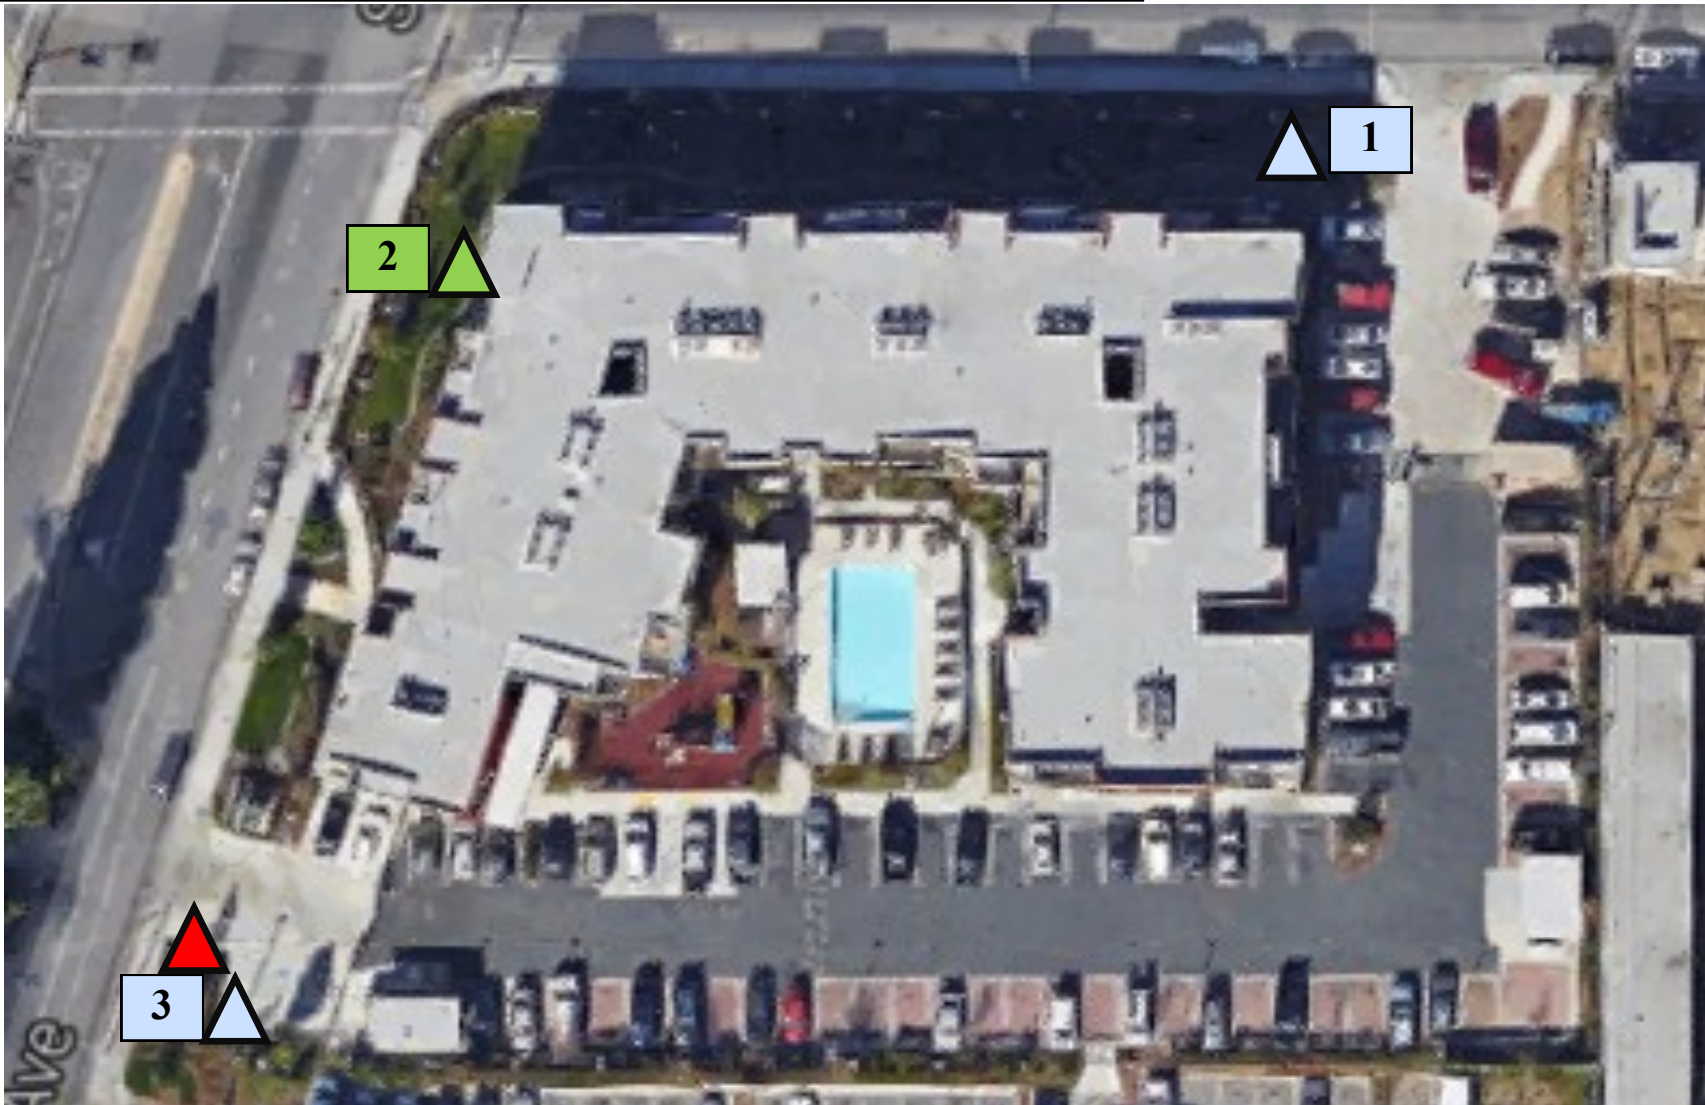

LEGEND

Water Meter

Backflow

Irrigation Controller

Fire Service

Domestic

Fire

Landscape

Reclaimed Water

Other

Advanced Environmental Landscape
Design & Consulting, LLC

CSLB C-27 Lic#708716
PO Box 8296, Alta Loma, CA 91737
Phone: 909.980.8300 Fax: 909.941.6876
www.aelandscapedesign.com

SITE
Vista Del Cielo
10319 Mills Ave
Montclair CA 91763
Prepared by Water Management
Dated 09/21/2015

NOTES:

WATER MANAGEMENT SITE MAP