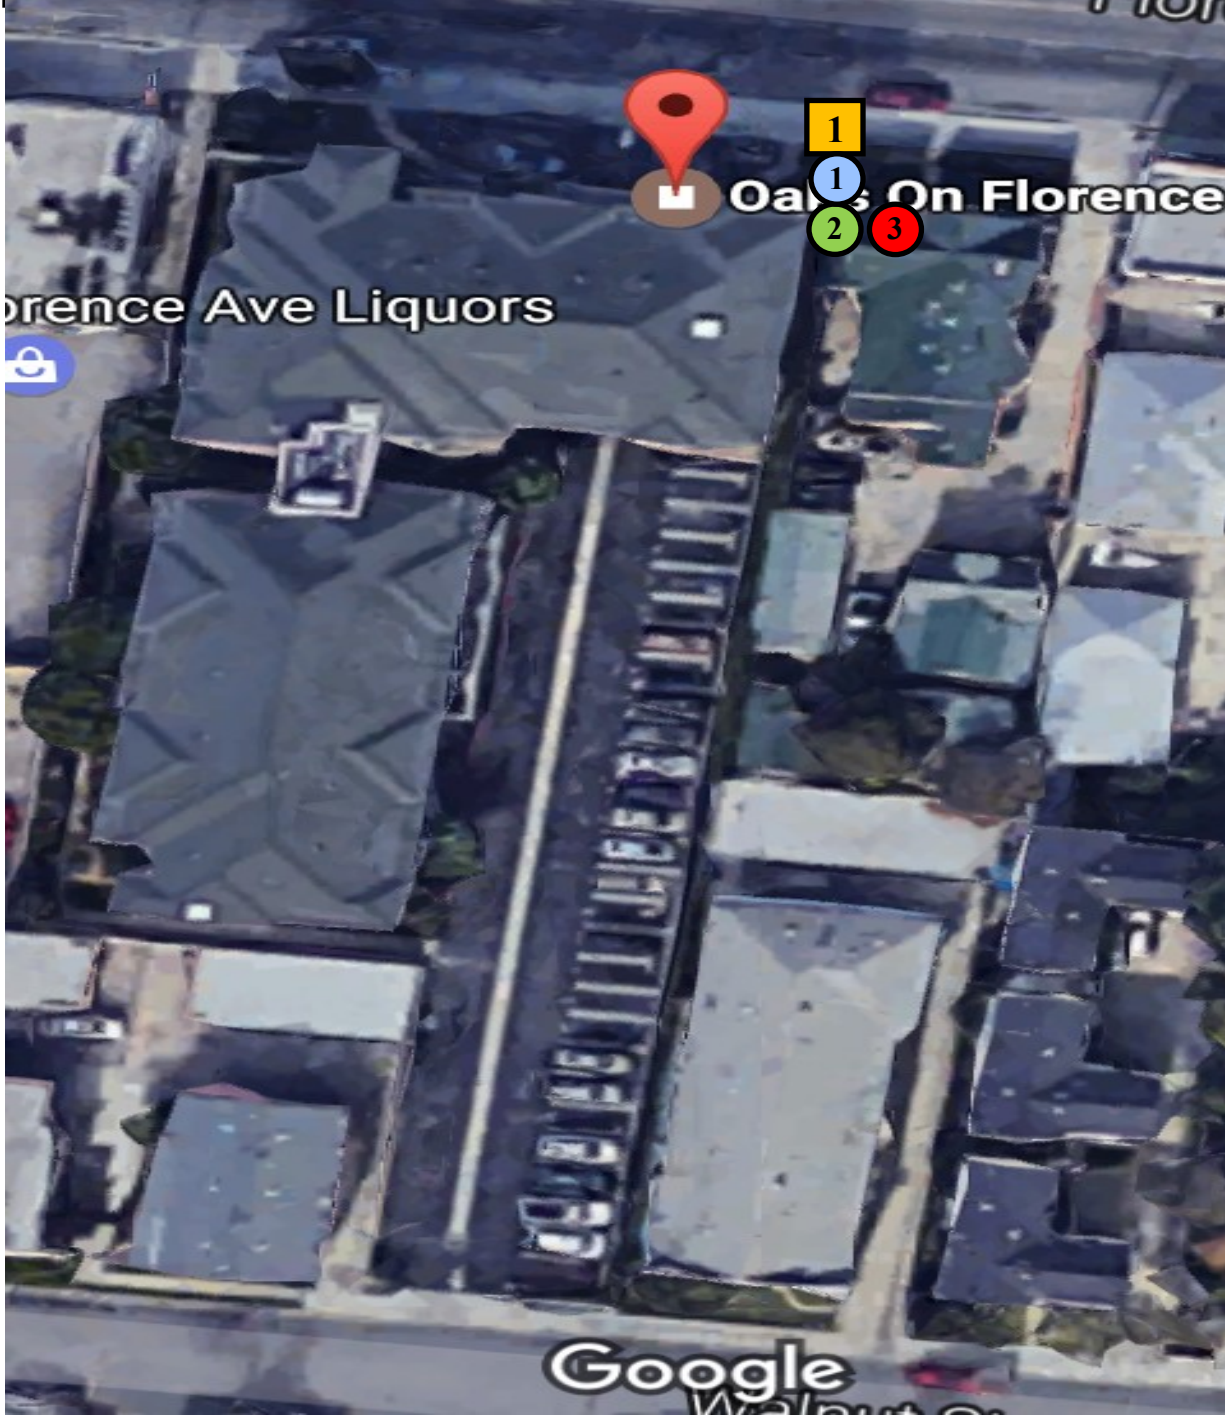

LEGEND

Water Meter

Backflow

Fire

Mixed

Domestic

Landscape

Site Map
Oaks On Florence
4224 E Florence Ave
Bell, CA, 90201
Revised: 12/20/2016