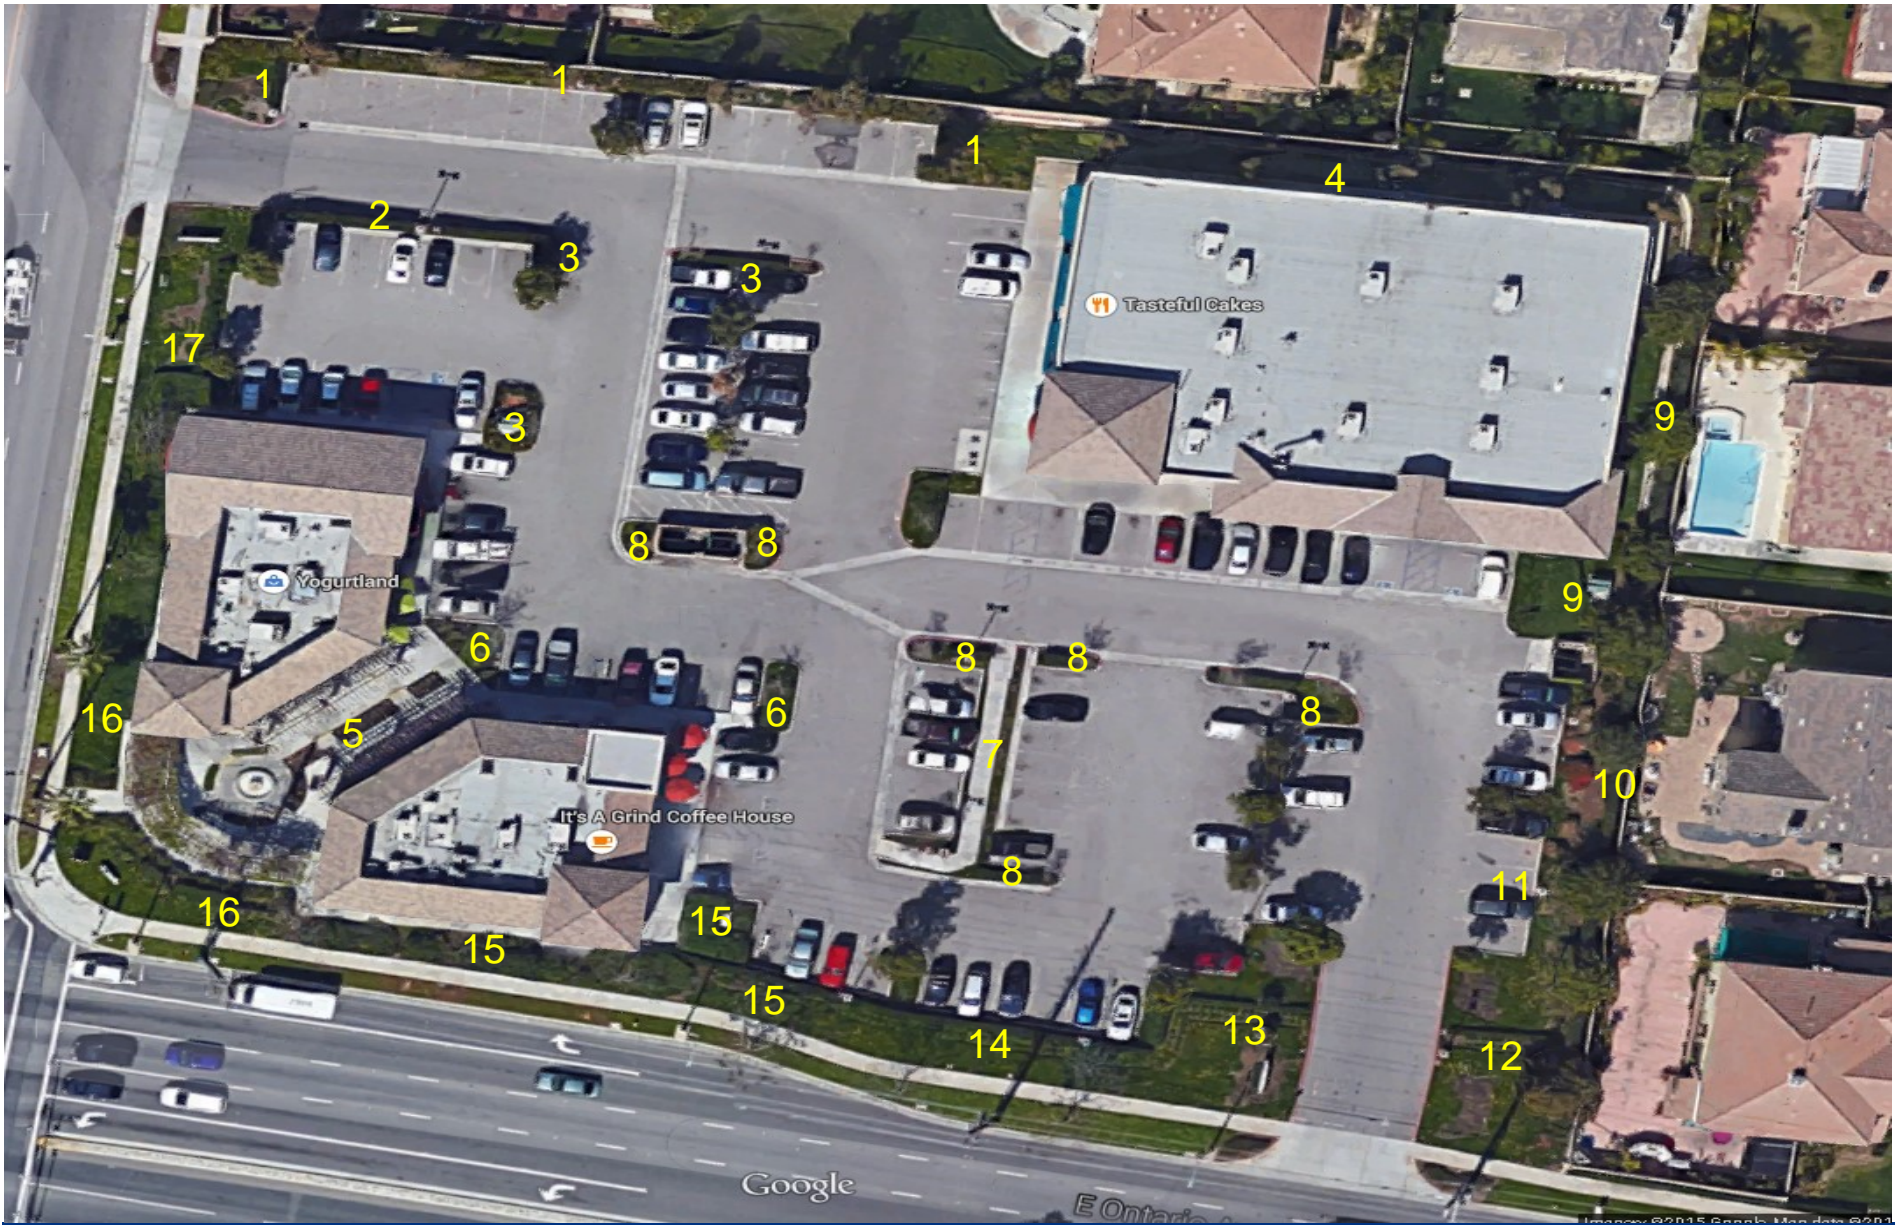

Advanced Environmental Landscape
Design & Consulting, LLC

CSLB C-27 Lic#708716
PO Box 8296, Alta Loma, CA 91737
Phone: 909.980.8300 Fax: 909.941.6876
www.aelandscapedesign.com

SITE MAP
Main Street Village
2165 S. Main Street
Corona, CA 92882
Prepared by Richard Lopez-Blanco
Dated 03/16/2015

IRRIGATION NOTES: