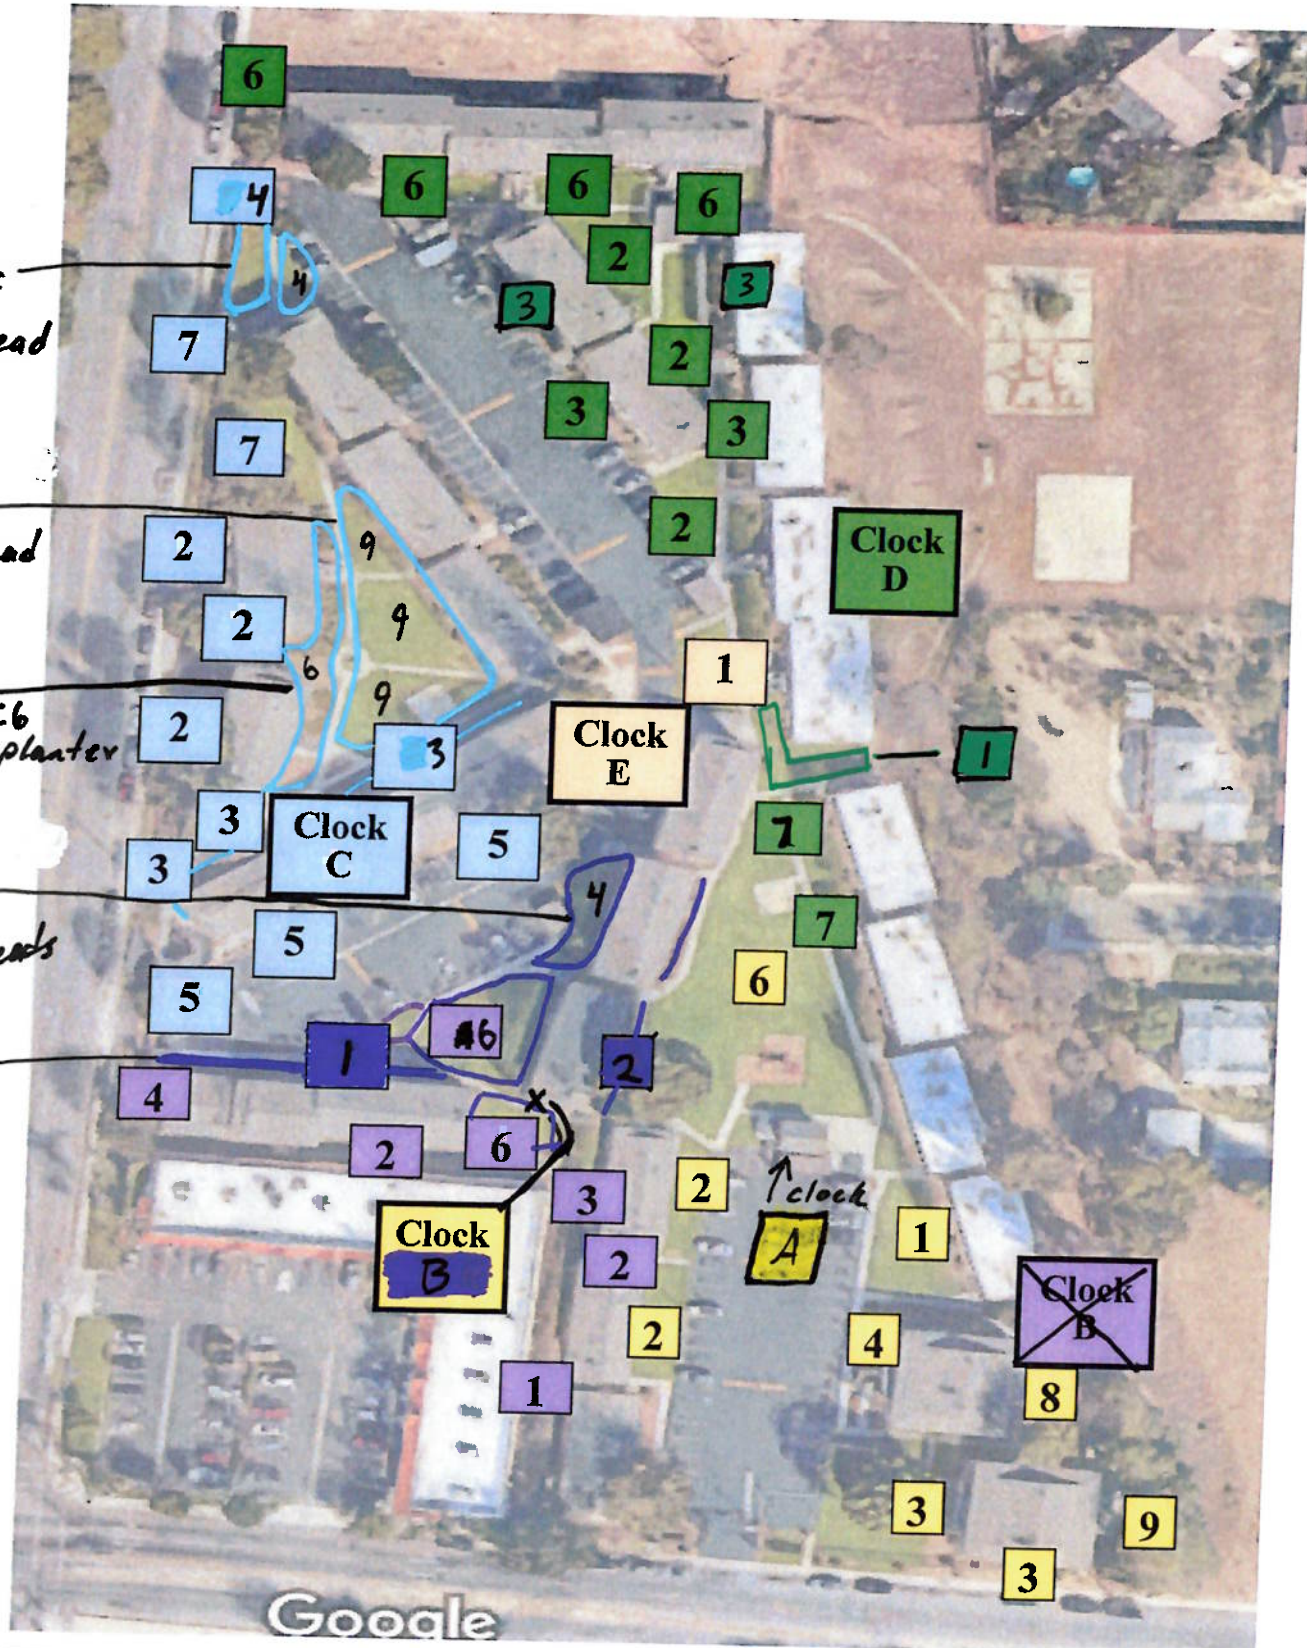

Turf
Sprayhead

Turf
Spray head
+
Rotor

St-C6
Drip-planter

Turf
spray heads

St-B
Drip

SITE MAP
 Vista Pointe Apartments
 2170 N. Rancho Avenue
 Colton, CA 92324

Revised 02/21/2019

Advanced Environmental Landscape

CSLB C-27 Lic#708716
 PO Box 8296, Alta Loma, CA 91701
 Phone: 909.980.8300 Fax: 909.941.6876
www.aelandscapedesign.com