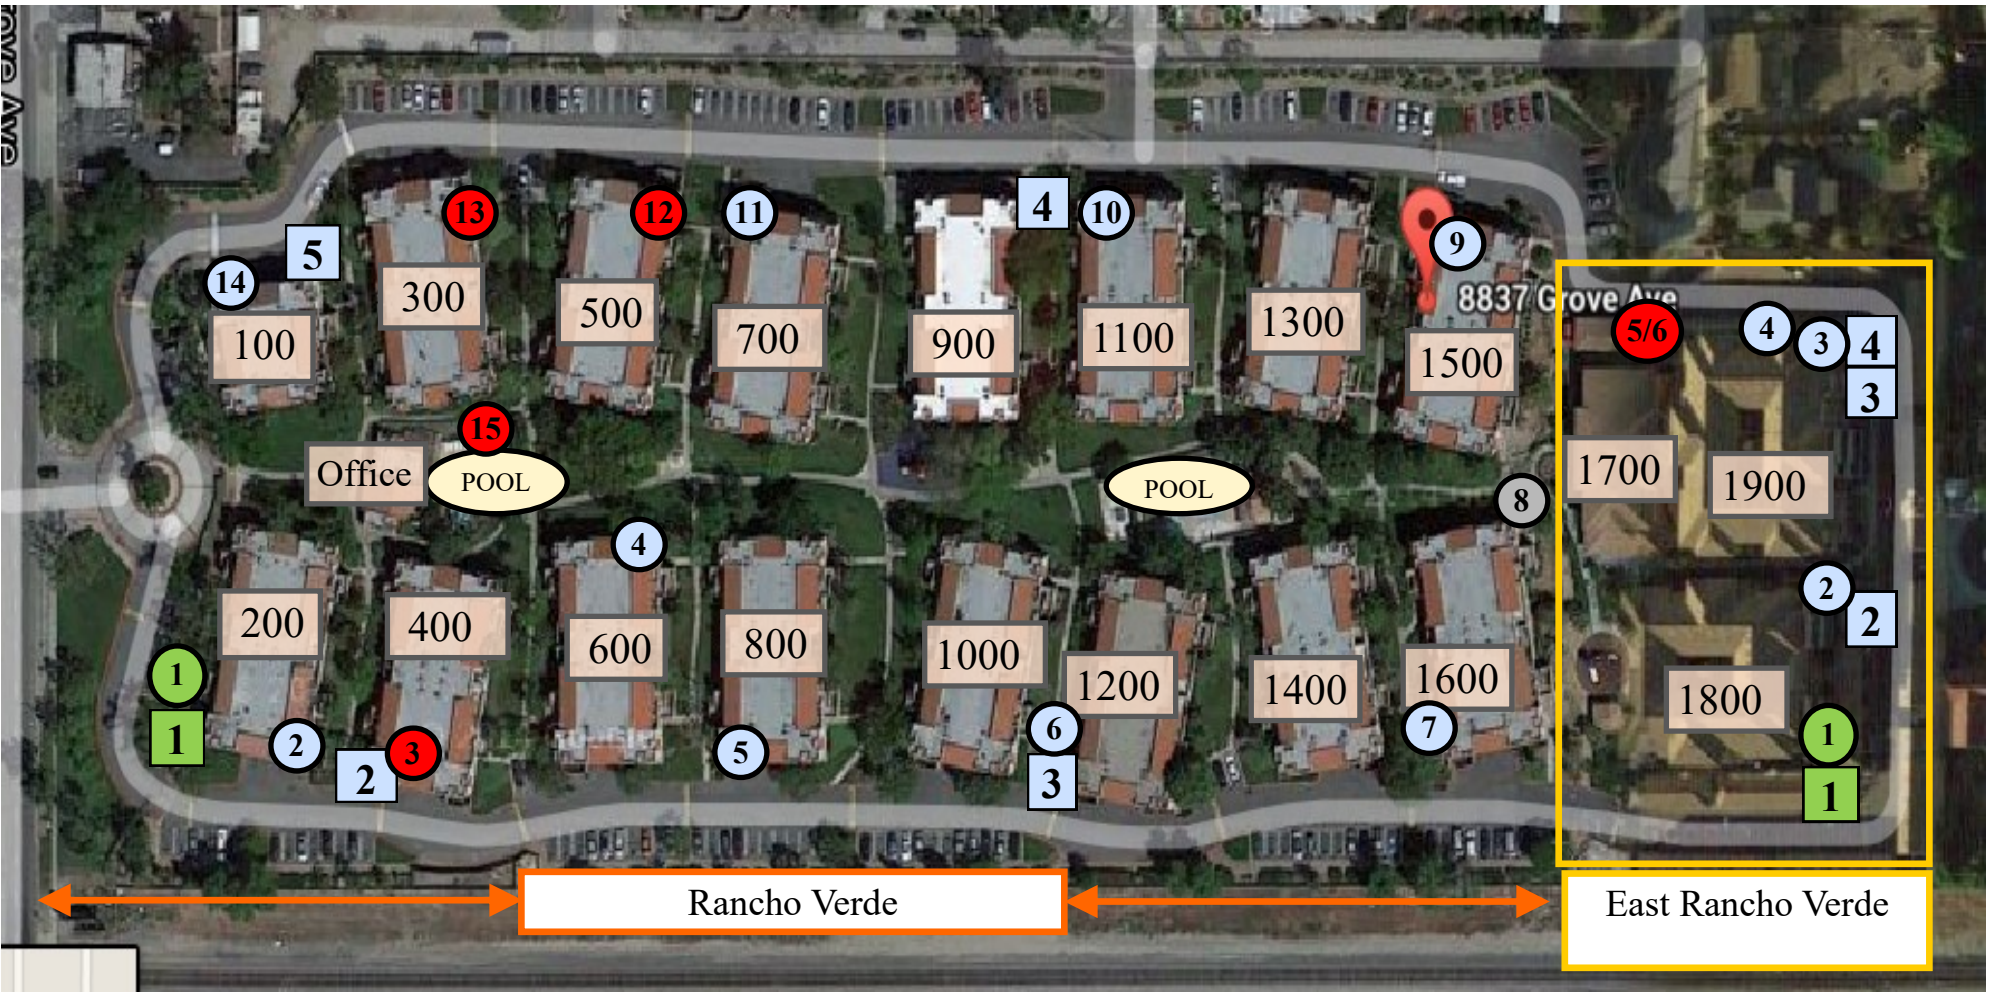

LEGEND				
Building #	Water Meter	Backflow	Domestic	Fire
			Landscape	Reclaimed Water
			Undetermined	Mixed

Advanced Environmental Landscape
CSLB C-27 Lic#708716
PO Box 8296, Alta Loma, CA 91701
Phone: 909.980.8300 Fax: 909.941.6876
www.aelandscapedesign.com

SITE MAP
Rancho Verde Village & East Rancho Verde Village
8837 Grove Ave
Rancho Cucamonga, CA
Revised: 03/05/2018

Water Meter/Backflow Assembly Map
Backflow #8 is Undetermined