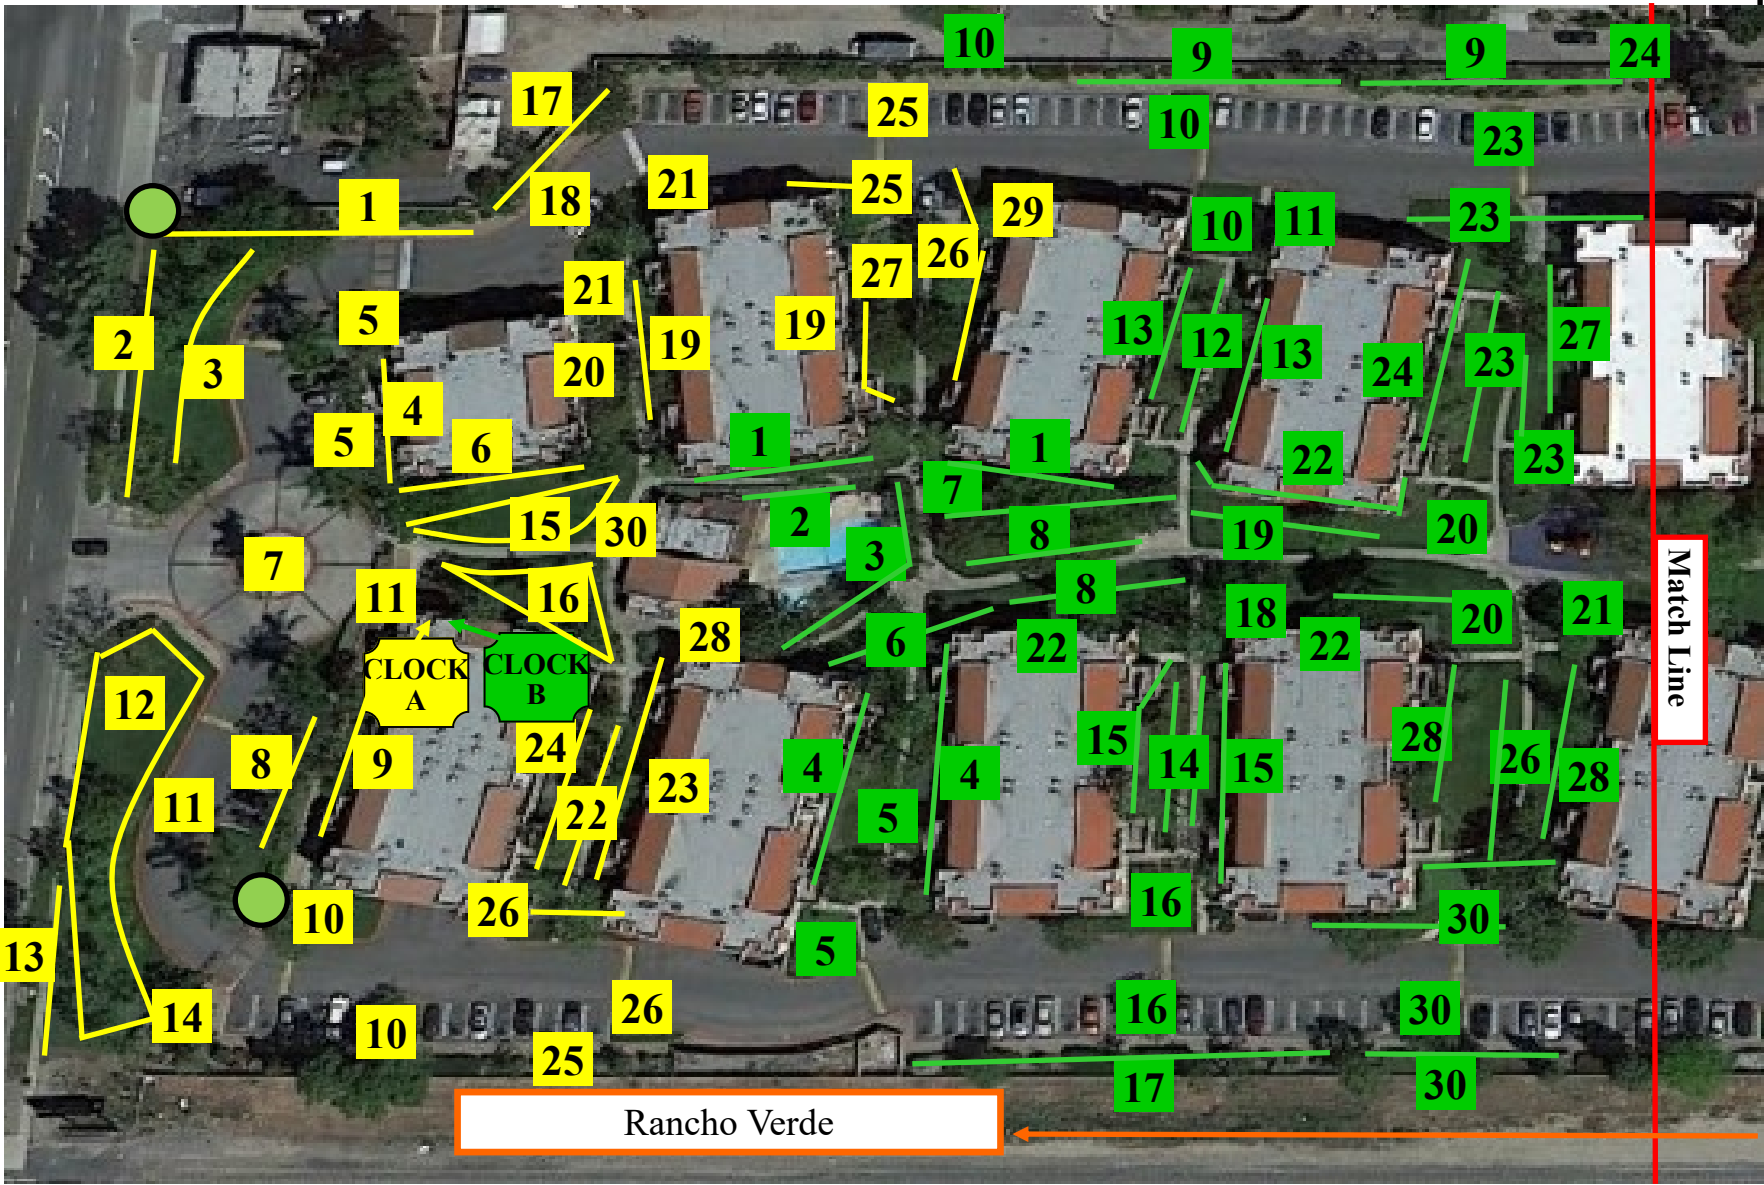

LEGEND

	Water Meter		Backflow		Domestic		Fire
	Building #		Landscape		Reclaimed Water		Mixed
			Undetermined				

Advanced Environmental Landscape

CSLB C-27 Lic#708716
 PO Box 8296, Alta Loma, CA 91701
 Phone: 909.980.8300 Fax: 909.941.6876
www.aelandscapedesign.com

SITE MAP
 Rancho Verde Village & East Rancho Verde Village
 8837 Grove Ave
 Rancho Cucamonga, CA

General Site Map of Property

LEGEND

	
Water Meter	Backflow
	
Domestic	Fire
	
Landscape	Reclaimed Water
	
Undetermined	Mixed
	

**Irrigation Site Map:
 Clock A and Clock B
 Rainbird and Toro**

LEGEND

	Water Meter		Backflow		Domestic		Fire
	Building #		Landscape		Reclaimed Water		Mixed
			Undetermined				

Advanced Environmental Landscape

SITE MAP
 Rancho Verde Village & East Rancho Verde Village
 8837 Grove Ave
 Rancho Cucamonga, CA
 Revised: 03/05/2018

Water Meter/Backflow Assembly Map
Backflow #8 is Undetermined