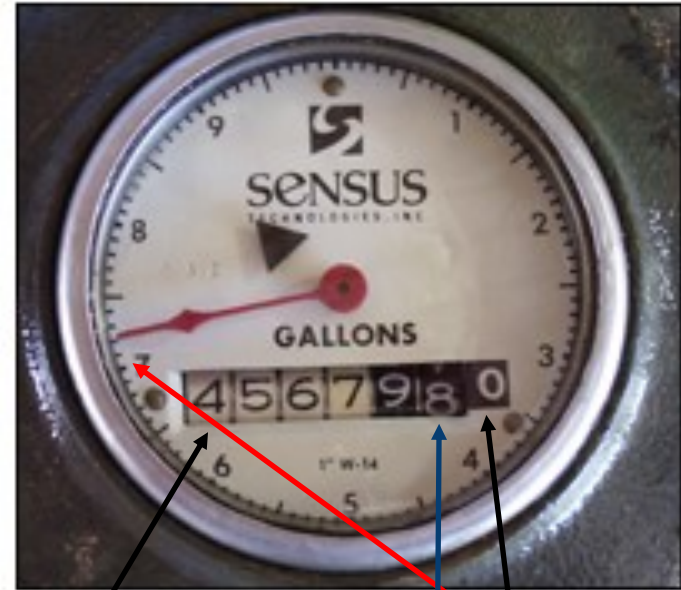

CSLB C-27 Lic#708716
 PO Box 8296, Alta Loma, CA 91737
 Phone: 909.980.8300 Fax: 909.941.6876
 www.aelandscape.com

Citrus Grove & Vista Cascade
 1432 N. Willow Ave
 Rialto, CA 92376
 Revised 12/8/2016

NOTES:

QUICK WATER METER- TUTORIAL

- Flow Indicator (red sweep hand)**
Used when measuring low flow through the meter. The flow indicator measures in U.S. Gallons (0-9).
- Leak Detector (white triangle)**
If no water is being used inside or outside, this indicator should not be moving. If it is rotating, you may have a leak.
- Place Holder**
Indicated by [0]. The red sweep hand provides this information.
- Meter Register**
Every turn of the first black number measures 100 gallons; the second, 10 gallons.
Every turn of the last white number measures 1000 gallons.
- Meter Number**
17359133

How to Read Meter with Dial

4,567,970.7

Round this number down, this number will change once the dial makes a full turn

9,999,998.4

How to Read Meter without Dial