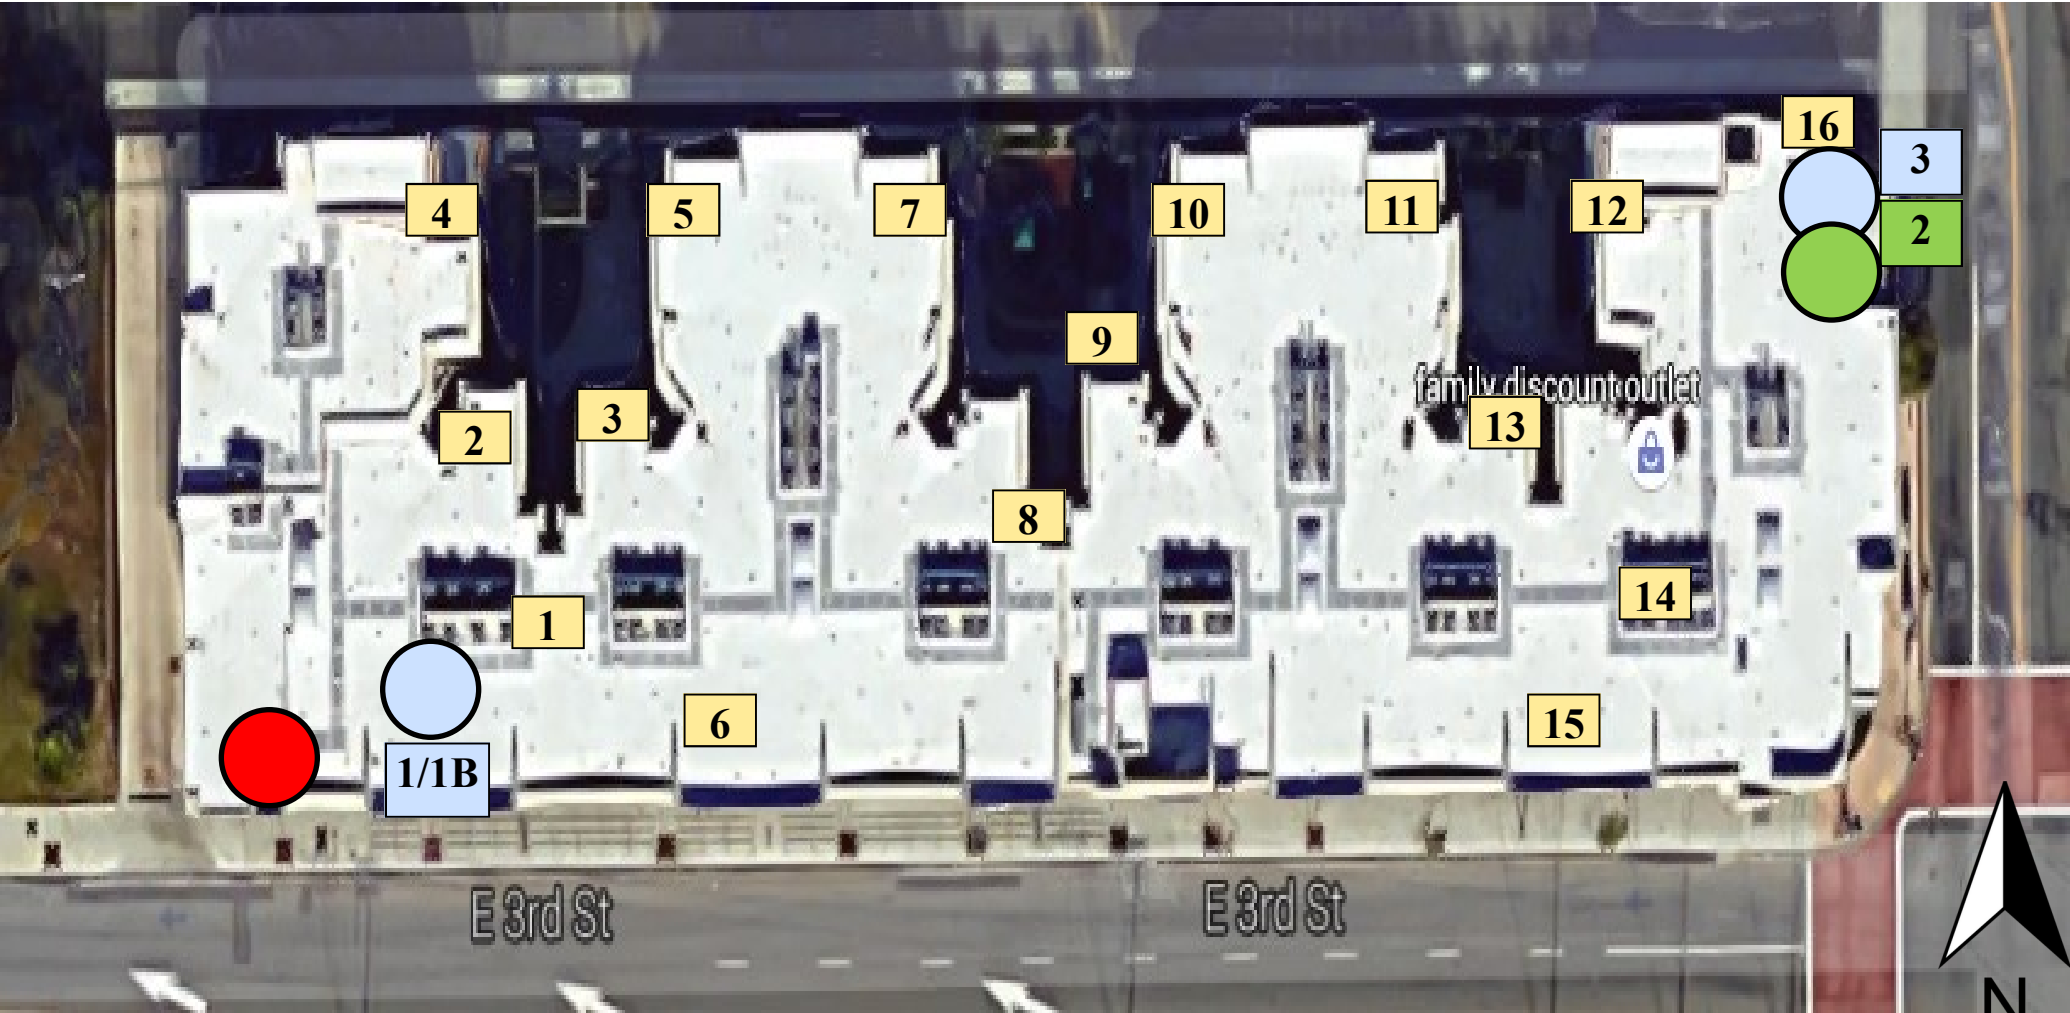

LEGEND

	Water Meter		Backflow		Domestic		Fire
	Building #		Landscape		Reclaimed Water		Undetermined
			Mixed				

Advanced Environmental Landscape

CSLB C-27 Lic#708716
PO Box 8296, Alta Loma, CA 91701
Phone: 909.980.8300 Fax: 909.941.6876
www.aelandscapedesign.com

SITE MAP
Alta Vista
5051 E. 3rd St.
Los Angeles, CA 90022

Dated