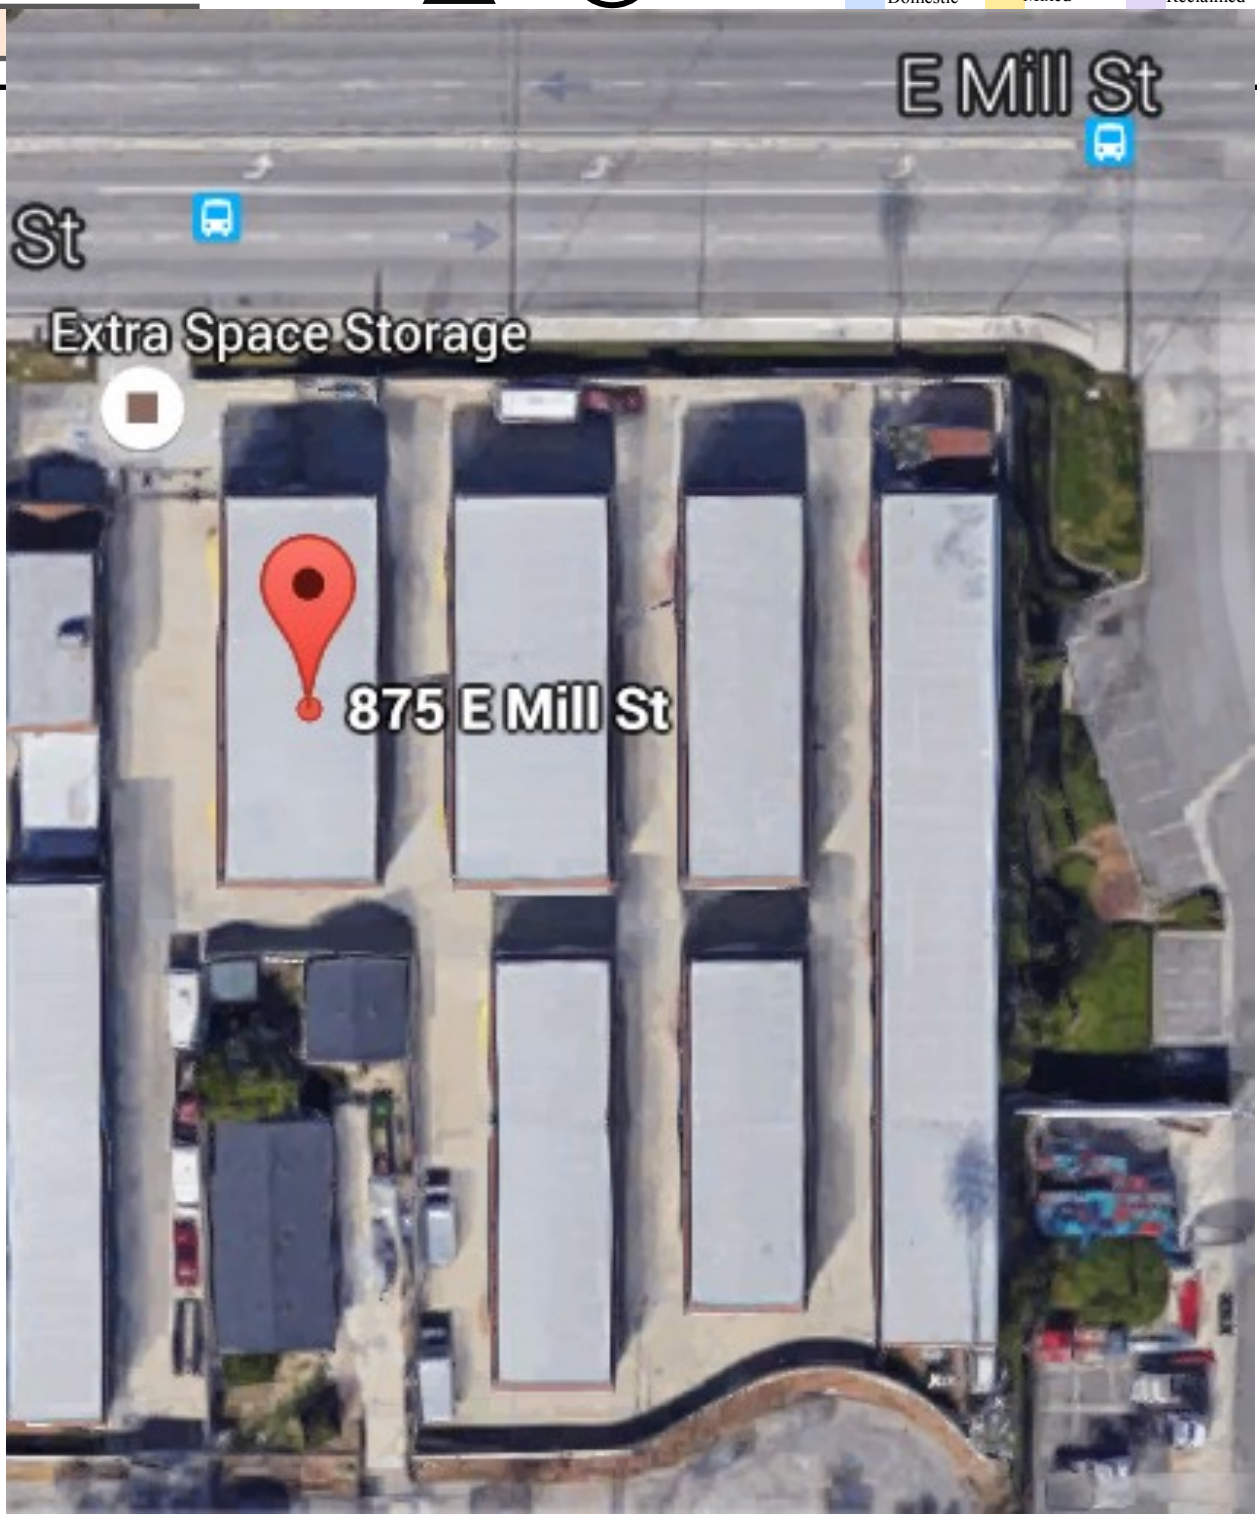

LEGEND

Domestic

Mixed

Reclaimed

SITE MAP

ESS: 875 E. Mill St,
San Bernardino, CA 92408
Dated 04/15/2016

**Advanced Environmental Landscape
Design & Consulting, LLC**

CSLB C-27 Lic#708716
PO Box 8296, Alta Loma, CA 91737
Phone: 909.980.8300 Fax: 909.941.6876
www.aelandscapedesign.com